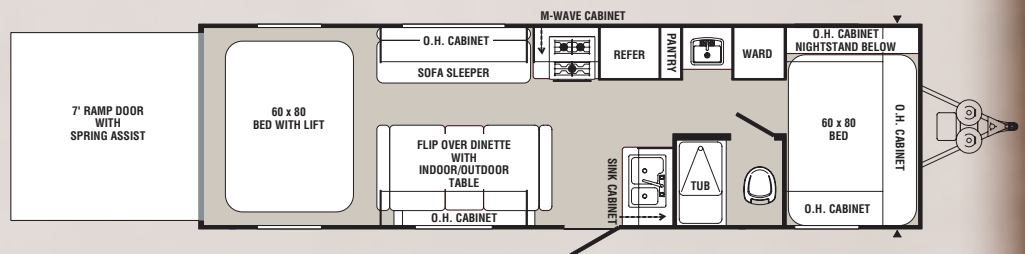

## TOY HAULER 28

Hitch Dry Weight	1206 lbs.
Dry Axle Weight	6069 lbs.
Total Dry Weight	7275 lbs.
Carrying Capacity	3125 lbs.
GVWR	10,400 lbs.
Tire Size	15"
Interior Height	84"-96"
Exterior Height w/AC	12'
Exterior Width	96"
Overall Length	32' 3"
Fresh Water Capacity	100 gal.
Grey Water Capacity	32 gal.
Black Water Capacity	32 gal.