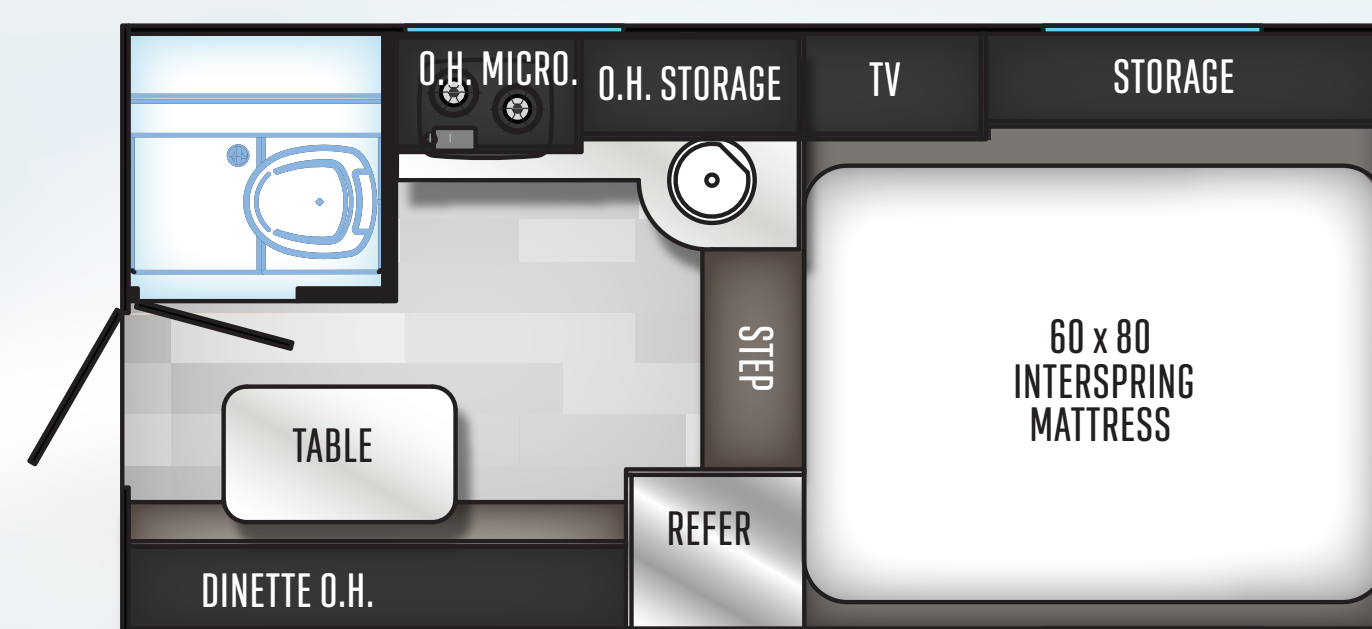

HS 750

3/4 TON 5'5" UP TO 8' BED