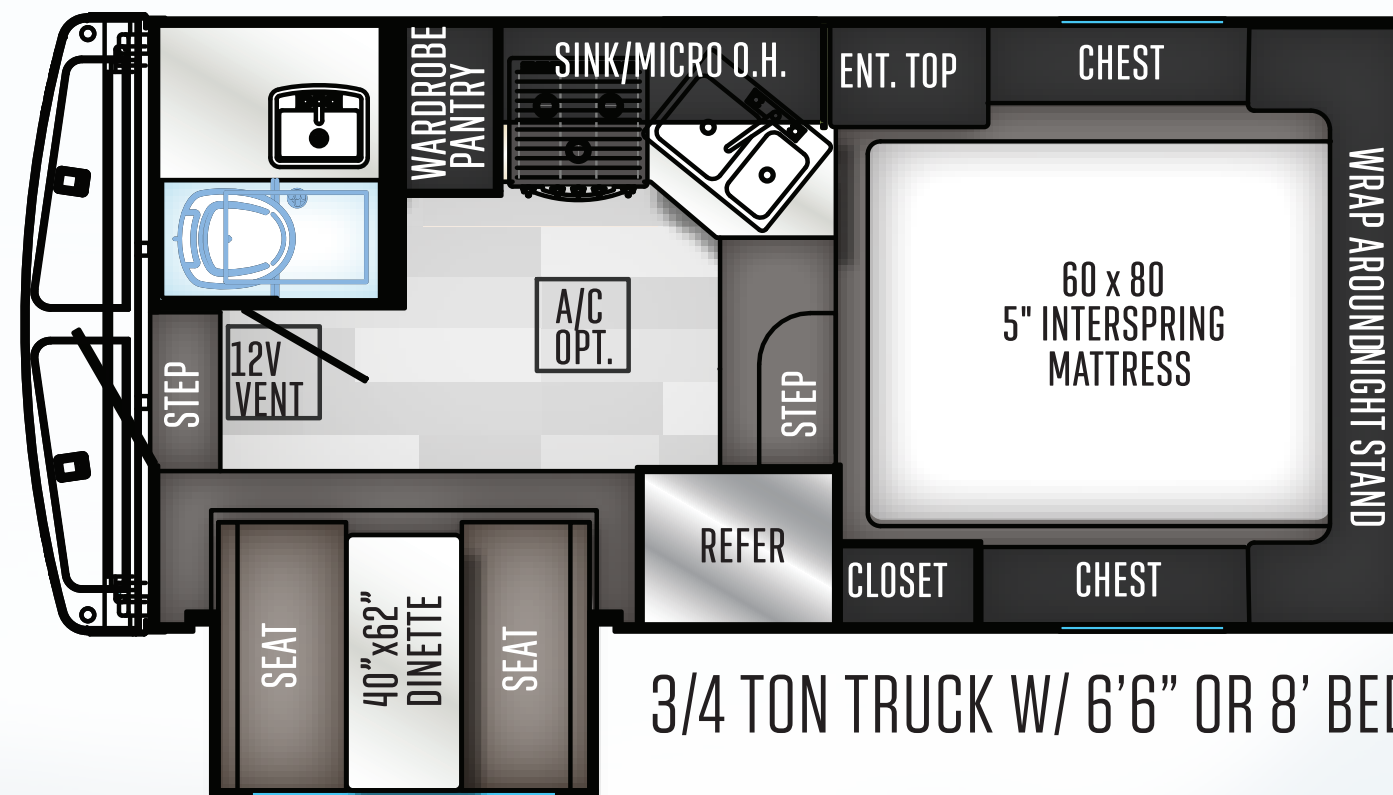

### HARD SIDE MAX TRUCK CAMPERS

**HS 2901**

3/4 TON TRUCK W/ 6'6" OR 8' BED

**HS 2902**

3/4 TON TRUCK W/ 6'6" OR 8' BED

**HS 2910**

1 TON TRUCK W/ 8' BED

### HARD SIDE TRUCK CAMPERS

**NEW**

**HS 690**

3/4 TON TRUCK W/ 6' 6" OR 8' BED

**HS 750**

3/4 TON 5'5" UP TO 8' BED

**HS 8801**

3/4 TON TRUCK W/ 6' 6" OR 8' BED

### SOFT SIDE TRUCK CAMPERS

**SS 500**

DESIGNED FOR COMPACT TRUCKS

**SS 550**

1/2 TON TRUCK 5'6" OR 6'6" BED

**SS 1200**

1/2 TON TRUCK W/6'6" OR 8'

**SS 1240**

1/2 TON TRUCK W/ 6'6" OR 8' BED

**SS 1251**

1/2 TON TRUCK 6'6" BED W/OVERHANG

**SS 1500**

FULL SIZE TRUCK W/ 8' BED