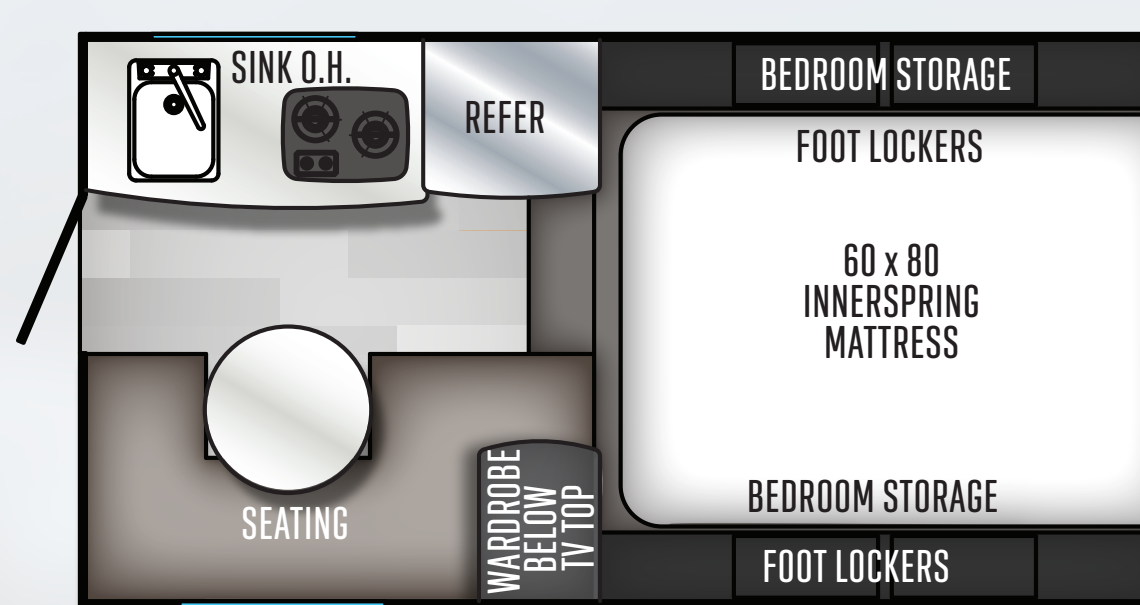

### HARD SIDE TRUCK CAMPERS

**NEW**

**HS 690**

3/4 TON TRUCK W/ 6' 6" OR 8' BED

**HS 750**

3/4 TON 5'5" UP TO 8' BED

**HS 8801**

3/4 TON TRUCK W/ 6' 6" OR 8' BED

### SOFT SIDE TRUCK CAMPERS

**SS 500**

DESIGNED FOR COMPACT TRUCKS

**SS 550**

1/2 TON TRUCK 5'6" OR 6'6" BED

**SS 1200**

1/2 TON TRUCK W/6'6" OR 8'

**SS 1240**