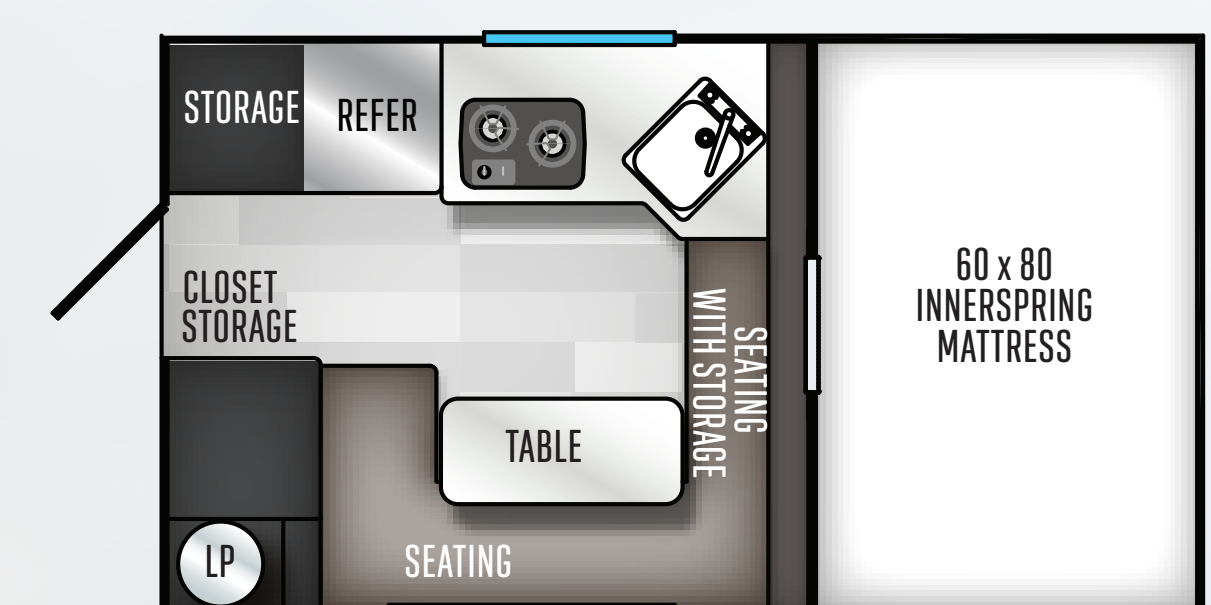

### SOFT SIDE TRUCK CAMPERS

**SS 500**

DESIGNED FOR COMPACT TRUCKS

**SS 550**

1/2 TON TRUCK 5'6" OR 6'6" BED

**SS 1200**

1/2 TON TRUCK W/6'6" OR 8'

**SS 1240**