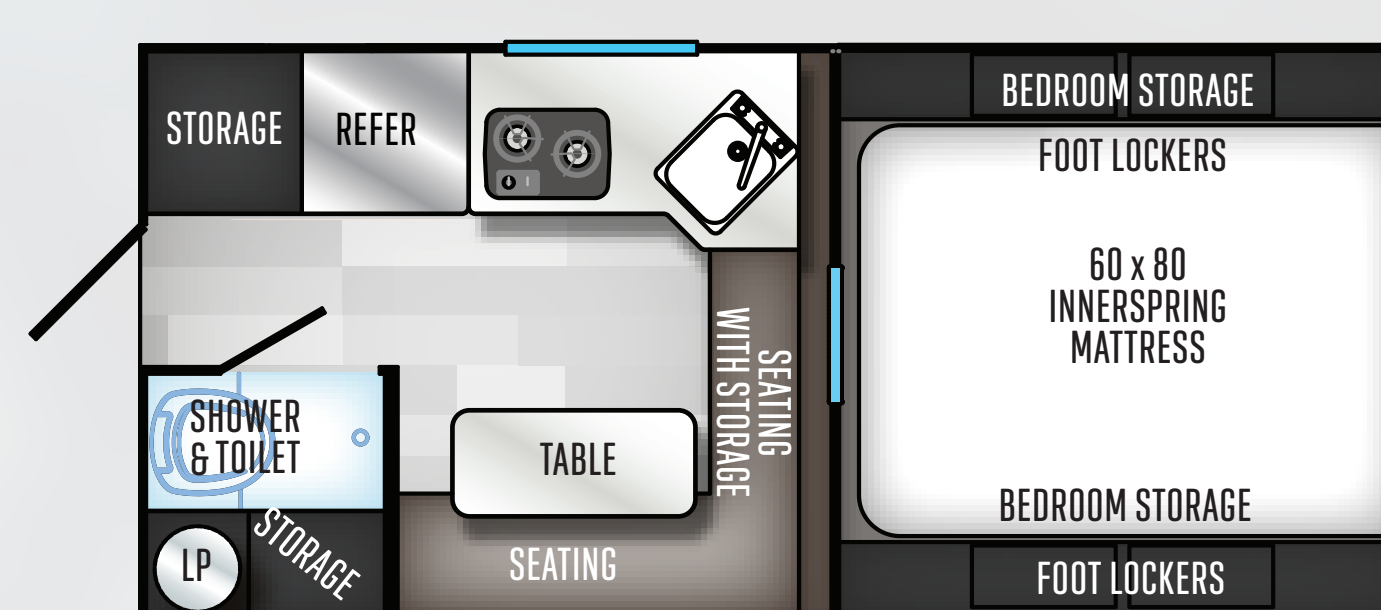

1/2 TON TRUCK 5'6" OR 6'6" BED

SS 1251

1/2 TON TRUCK 6'6" BED W/OVERHANG