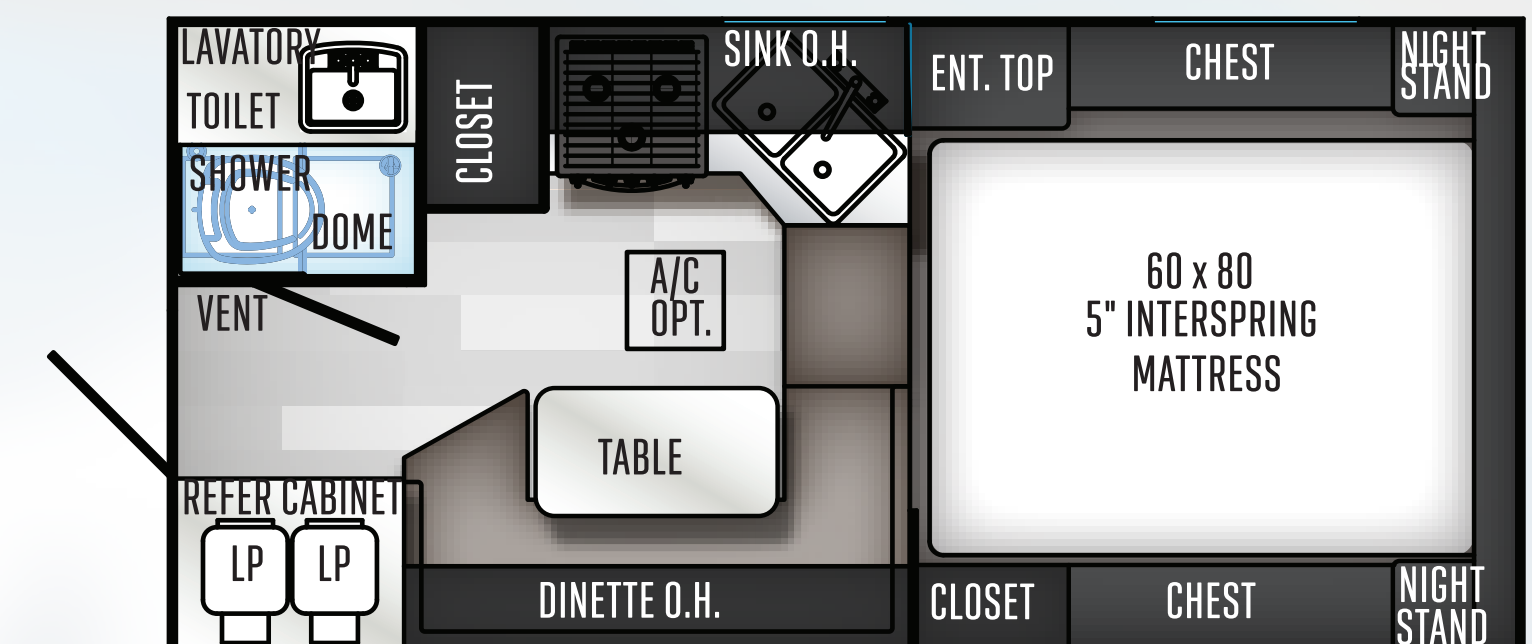

### HARD SIDE TRUCK CAMPERS

**NEW**

**HS 690**

3/4 TON TRUCK W/ 6' 6" OR 8' BED

**HS 750**

3/4 TON 5'5" UP TO 8' BED

**HS 8801**

3/4 TON TRUCK W/ 6' 6" OR 8' BED

### SOFT SIDE TRUCK CAMPERS

**SS 500**

DESIGNED FOR COMPACT TRUCKS

**SS 550**

1/2 TON TRUCK 5'6" OR 6'6" BED

**SS 1200**

1/2 TON TRUCK W/6'6" OR 8'

**SS 1240**

1/2 TON TRUCK W/ 6'6" OR 8' BED

**SS 1251**

1/2 TON TRUCK 6'6" BED W/OVERHANG

**SS 1500**

FULL SIZE TRUCK W/ 8' BED