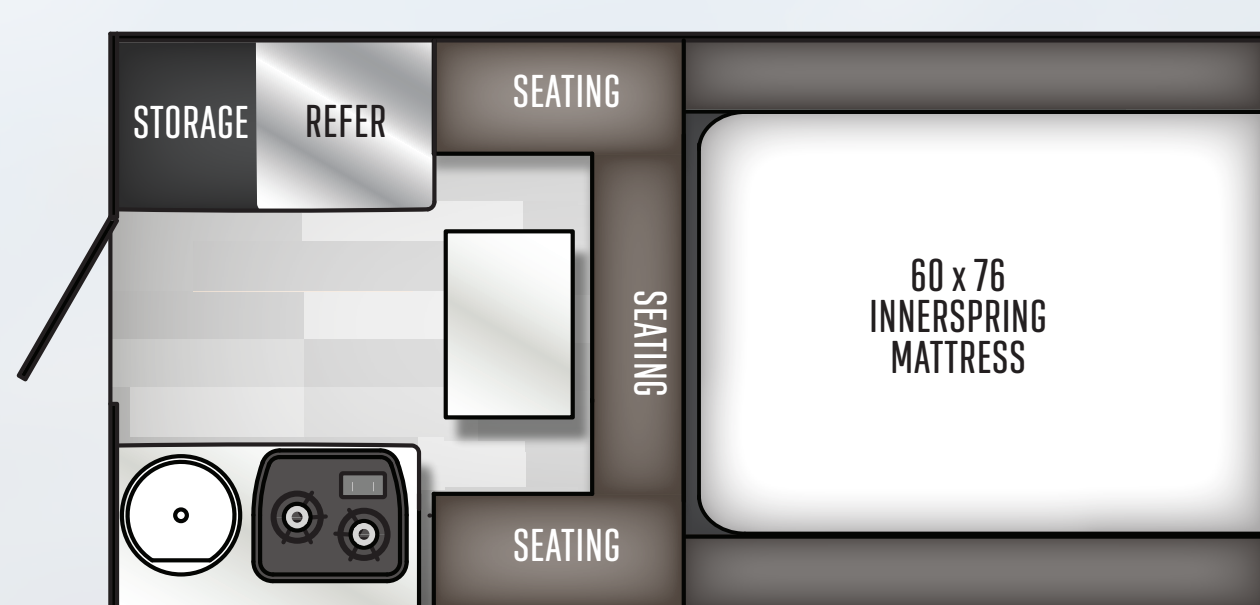

### SOFT SIDE TRUCK CAMPERS

**SS 500**

DESIGNED FOR COMPACT TRUCKS

**SS 550**

1/2 TON TRUCK 5'6" OR 6'6" BED

**SS 1200**

1/2 TON TRUCK W/6'6" OR 8'

**SS 1240**