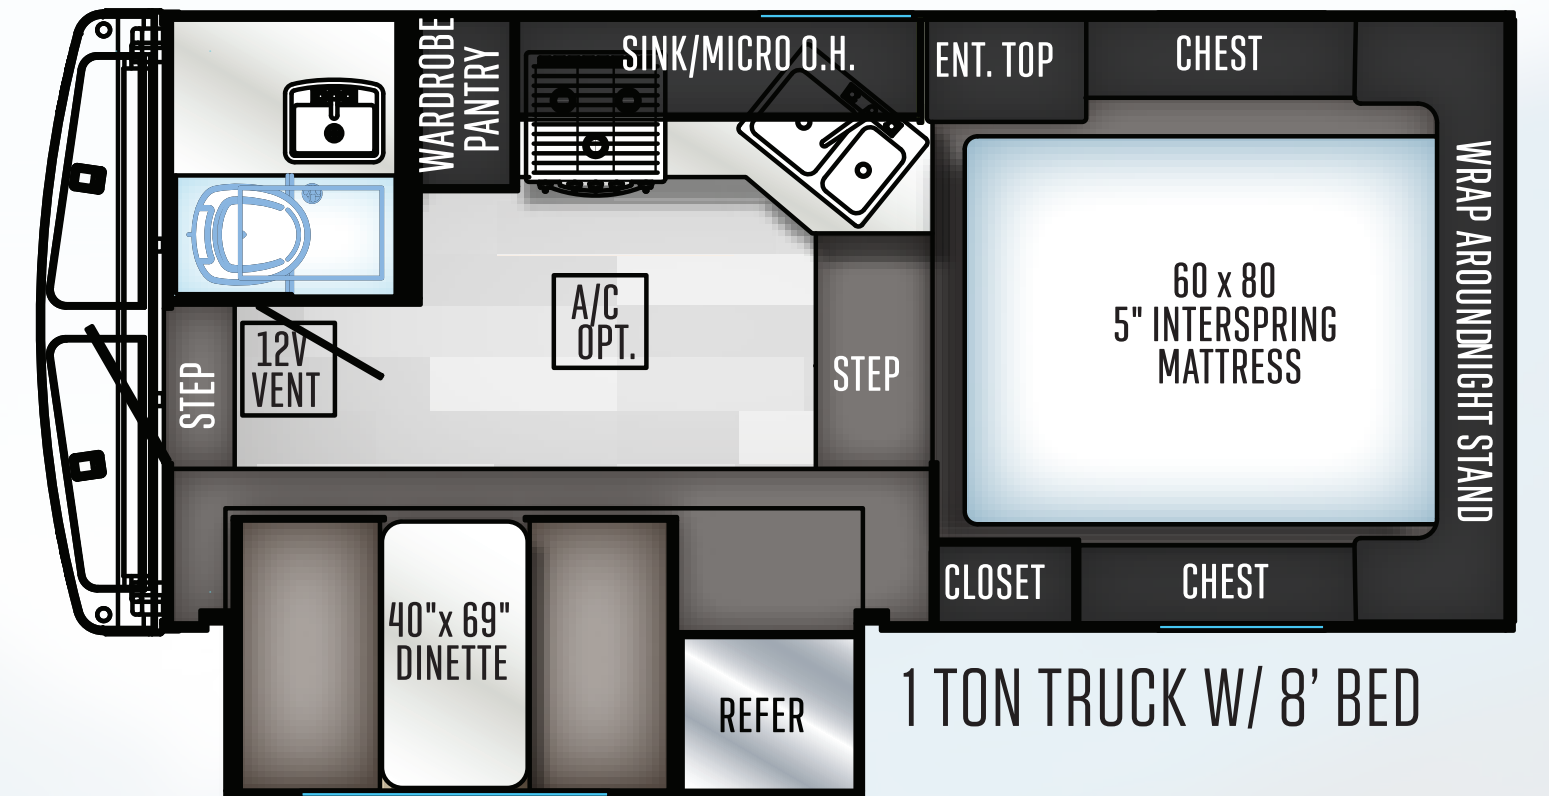

### HARD SIDE MAX TRUCK CAMPERS

**HS 2901**

3/4 TON TRUCK W/ 6'6" OR 8' BED

**HS 2902**

3/4 TON TRUCK W/ 6'6" OR 8' BED

**HS 2910**

1 TON TRUCK W/ 8' BED

### HARD SIDE TRUCK CAMPERS

**NEW**

**HS 690**

3/4 TON TRUCK W/ 6' 6" OR 8' BED

**HS 750**

3/4 TON 5'5" UP TO 8' BED

**HS 8801**

3/4 TON TRUCK W/ 6' 6" OR 8' BED

### SOFT SIDE TRUCK CAMPERS

**SS 500**

DESIGNED FOR COMPACT TRUCKS

**SS 550**

1/2 TON TRUCK 5'6" OR 6'6" BED

**SS 1200**

1/2 TON TRUCK W/6'6" OR 8'

**SS 1240**

1/2 TON TRUCK W/ 6'6" OR 8' BED

**SS 1251**

1/2 TON TRUCK 6'6" BED W/OVERHANG

**SS 1500**

FULL SIZE TRUCK W/ 8' BED