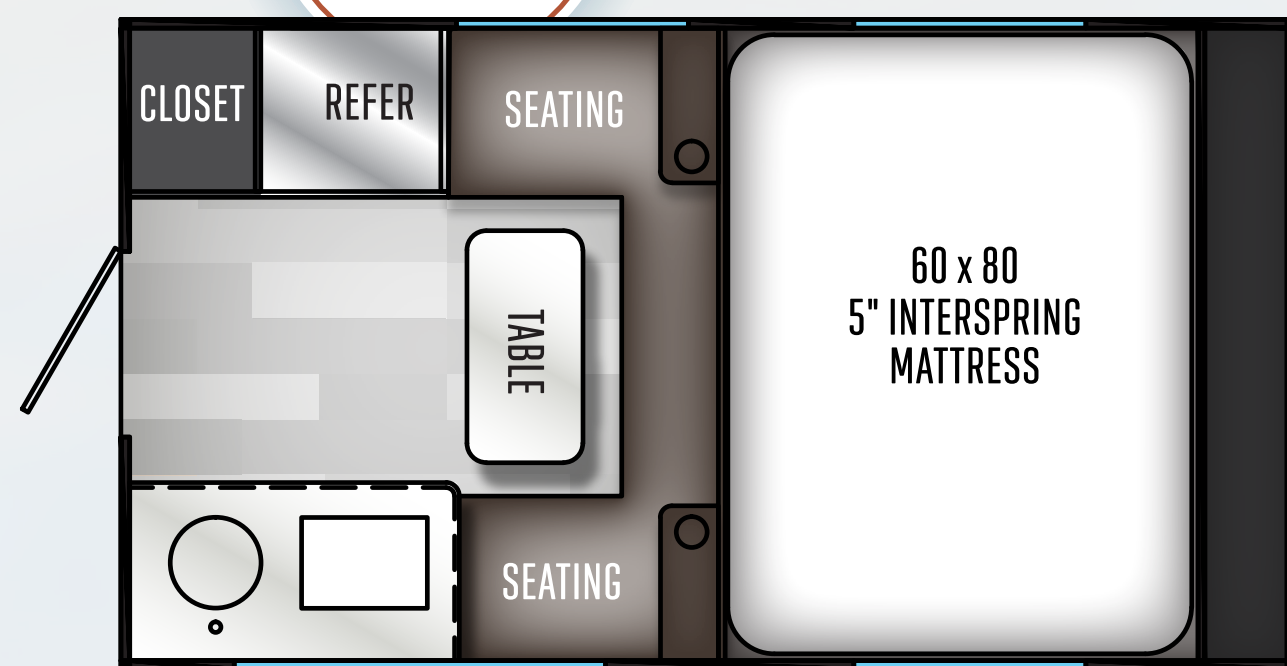

HS 690

3/4 TON TRUCK W/ 6' 6" OR 8' BED