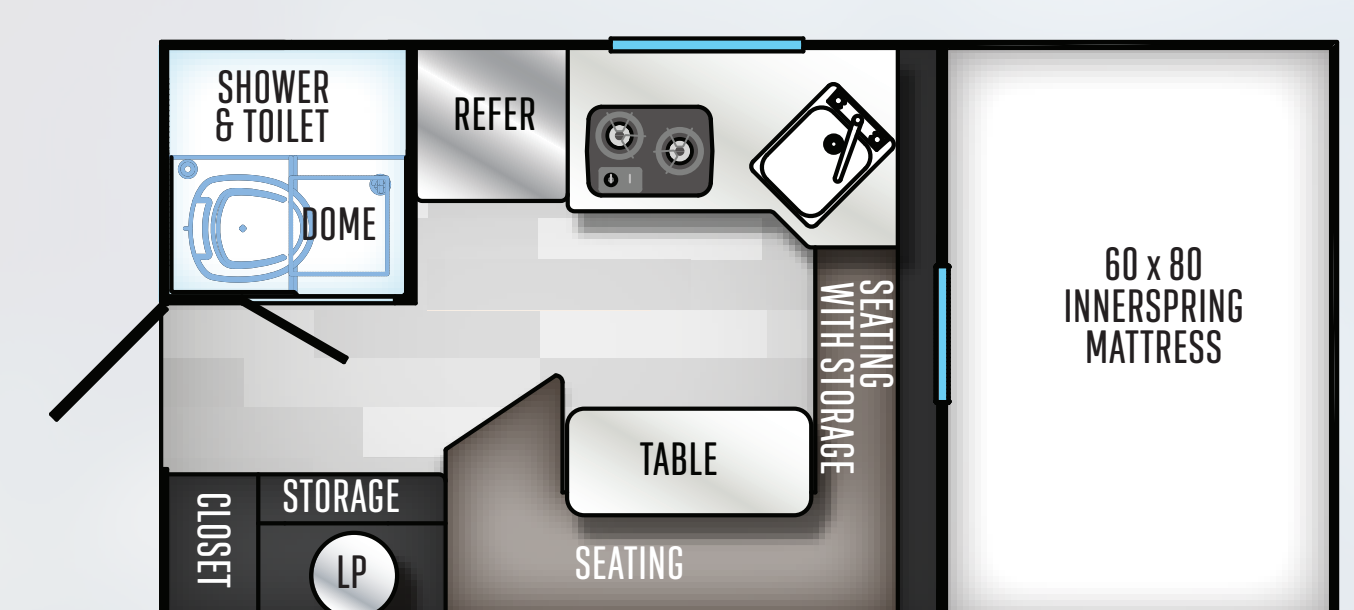

1/2 TON TRUCK W/6'6" OR 8'

SS 1500

FULL SIZE TRUCK W/ 8' BED