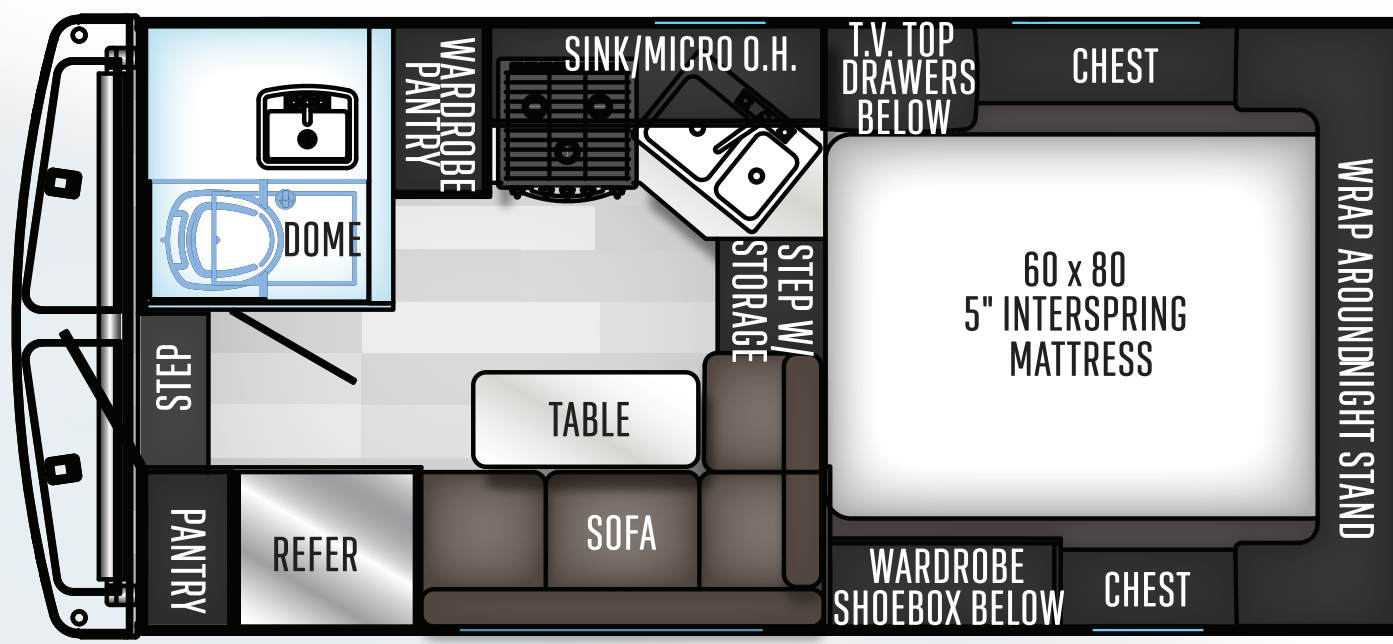

### HARD SIDE MAX TRUCK CAMPERS

**HS 2901**

3/4 TON TRUCK W/ 6'6" OR 8' BED

**HS 2902**

3/4 TON TRUCK W/ 6'6" OR 8' BED

**HS 2910**

1 TON TRUCK W/ 8' BED

### HARD SIDE TRUCK CAMPERS

**NEW**

**HS 690**

3/4 TON TRUCK W/ 6' 6" OR 8' BED

**HS 750**

3/4 TON 5'5" UP TO 8' BED

**HS 8801**

3/4 TON TRUCK W/ 6' 6" OR 8' BED

### SOFT SIDE TRUCK CAMPERS

**SS 500**

DESIGNED FOR COMPACT TRUCKS

**SS 550**

1/2 TON TRUCK 5'6" OR 6'6" BED

**SS 1200**

1/2 TON TRUCK W/6'6" OR 8'

**SS 1240**

1/2 TON TRUCK W/ 6'6" OR 8' BED

**SS 1251**

1/2 TON TRUCK 6'6" BED W/OVERHANG

**SS 1500**

FULL SIZE TRUCK W/ 8' BED