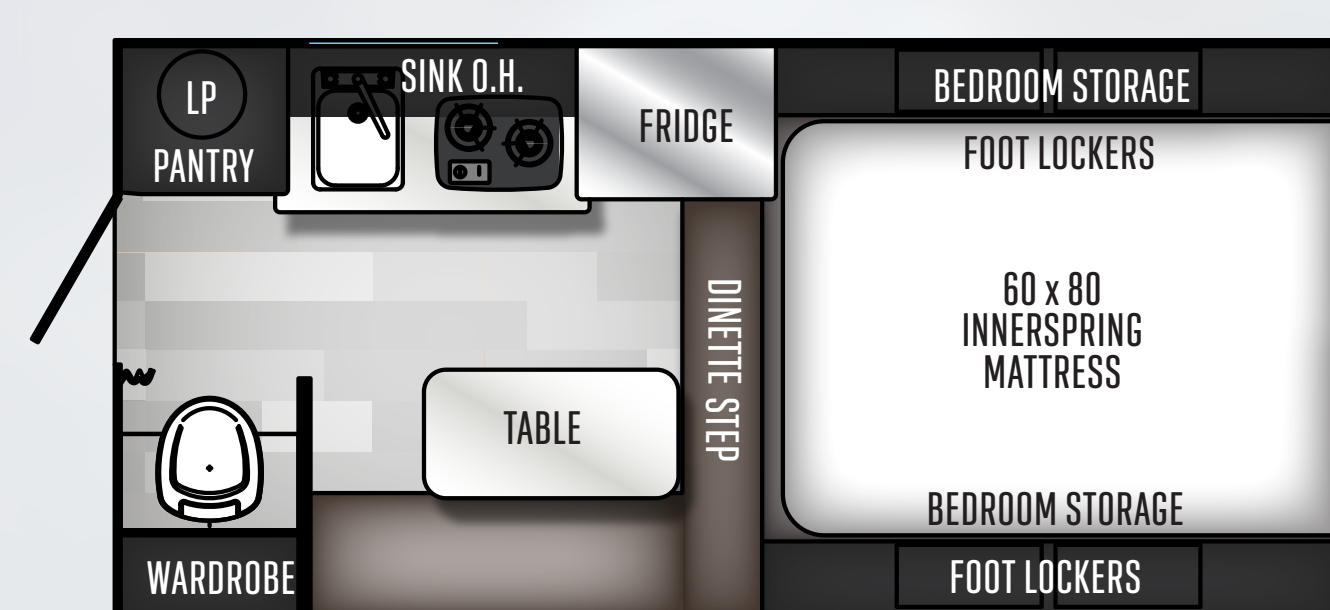

### SOFT SIDE TRUCK CAMPERS

**SS 500**

DESIGNED FOR COMPACT TRUCKS

**SS 550**

1/2 TON TRUCK 5'6" OR 6'6" BED

**SS 1200**

1/2 TON TRUCK W/6'6" OR 8'

**SS 1240**