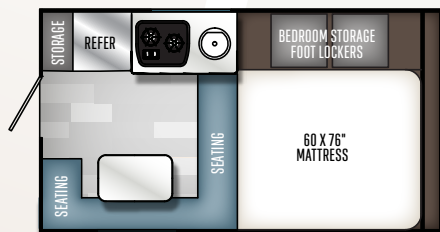

# ROGUE EA

EA-1 WITH MESA MAPLE CABINETS

Designed with the Adventurer in mind. The Rogue by Palomino gives you a camper that is lightweight, low-profile, rugged, and well equipped that doubles as a comfortable place to call home whether you're completely connected in a campground or completely off-grid on a mountain or in the forest. Our standard Electric Roof Lift System, 20,000 BTU Furnace, 2 Burner Cook-top, and Dome Sky-Light give you all the things you've come to expect in a Palomino Truck Camper. And with Options like our Badlands Package you're able to have the power to enjoy all these features along with the ability to take your toys along with you. No matter what size truck you have, we have a Rogue that will work for you.

### WEIGHTS & MEASURES

	EA-1	EA-2
Total Exterior Length	12'5"	12'2"
Total Exterior Width	7'2"	6'8"
Floor Length	6'11"	6'6"
Wheel Well Width	45"	39"
Exterior Height W/ladder	6'	6'
Interior Open Height	7'8"	7'2"
Dry Weight	1383	1224
Fresh Water Capacity	8	8
Black Water Capacity	0	0
Grey Water Capacity	0	0
LP Gas Capacity	20 LBS.	20 LBS.
Cab Over Bed Size	60"x72"	60"x72"
Dinette Bed Size	33"x80"	28"x66"
Center of Gravity	29"	27 1/2"