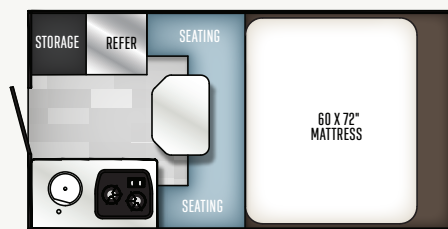

# ROGUE EA

EA-1 WITH MESA MAPLE CABINETS

Designed with the Adventurer in mind. The Rogue by Palomino gives you a camper that is lightweight, low-profile, rugged, and well equipped that doubles as a comfortable place to call home whether you're completely connected in a campground or completely off-grid on a mountain or in the forest. Our standard Electric Roof Lift System, 20,000 BTU Furnace, 2 Burner Cook-top, and Dome Sky-Light give you all the things you've come to expect in a Palomino Truck Camper. And with Options like our Badlands Package you're able to have the power to enjoy all these features along with the ability to take your toys along with you. No matter what size truck you have, we have a Rogue that will work for you.

### WEIGHTS & MEASURES

	EA-1	EA-2
Total Exterior Length	12'5"	12'2"
Total Exterior Width	7'2"	6'8"
Floor Length	6'11"	6'6"
Wheel Well Width	45"	39"
Exterior Height W/ladder	6'	6'
Interior Open Height	7'8"	7'2"
Dry Weight	1383	1224
Fresh Water Capacity	8	8
Black Water Capacity	0	0
Grey Water Capacity	0	0
LP Gas Capacity	20 LBS.	20 LBS.
Cab Over Bed Size	60"x72"	60"x72"
Dinette Bed Size	33"x80"	28"x66"
Center of Gravity	29"	27 1/2"