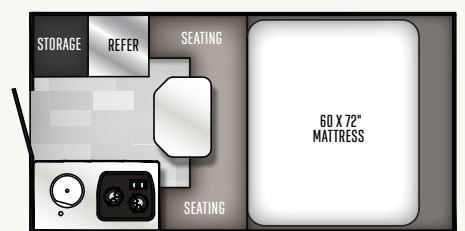

ROGUE EB

EB-1 WITH MESA MAPLE CABINETS

Designed with the Adventurer in mind. The Rogue by Palomino gives you a camper that is lightweight, low-profile, rugged, and well equipped that doubles as a comfortable place to call home whether you're completely connected in a campground or completely off-grid on a mountain or in the forest. Our standard Electric Roof Lift System, 20,000 BTU Furnace, 2 Burner Cook-top, and Dome Sky-Light give you all the things you've come to expect in a Palomino Truck Camper. And with Options like our Badlands Package you're able to have the power to enjoy all these features along with the ability to take your toys along with you. No matter what size truck you have, we have a Rogue that will work for you.

EB-1

EB-2

WEIGHTS & MEASURES

	EB-1	EB-2
Total Exterior Length	12'5"	12'2"
Total Exterior Width	7'2"	6'8"
Floor Length	6'11"	6'6"
Wheel Well Width	45"	39"
Exterior Height W/ladder	6'	6'
Interior Open Height	7'8"	7'2"
Dry Weight	1383	1224
Fresh Water Capacity	8	8
Black Water Capacity	0	0
Grey Water Capacity	0	0
LP Gas Capacity	20 LBS.	20 LBS.
Cab Over Bed Size	60"x72"	60"x72"
Dinette Bed Size	33"x80"	28"x66"
Center of Gravity	29"	27 1/2"