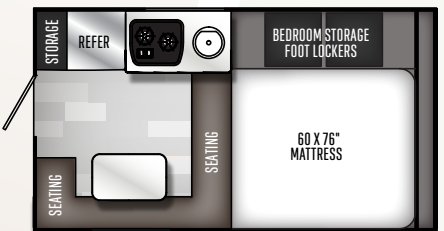

ROGUE EB

EB-1 WITH MESA MAPLE CABINETS

Designed with the Adventurer in mind. The Rogue by Palomino gives you a camper that is lightweight, low-profile, rugged, and well equipped that doubles as a comfortable place to call home whether you're completely connected in a campground or completely off-grid on a mountain or in the forest. Our standard Electric Roof Lift System, 20,000 BTU Furnace, 2 Burner Cook-top, and Dome Sky-Light give you all the things you've come to expect in a Palomino Truck Camper. And with Options like our Badlands Package you're able to have the power to enjoy all these features along with the ability to take your toys along with you. No matter what size truck you have, we have a Rogue that will work for you.

EB-1

EB-2

WEIGHTS & MEASURES

	EB-1	EB-2
Total Exterior Length	12'5"	12'2"
Total Exterior Width	7'2"	6'8"
Floor Length	6'11"	6'6"
Wheel Well Width	45"	39"
Exterior Height W/ladder	6'	6'
Interior Open Height	7'8"	7'2"
Dry Weight	1383	1224
Fresh Water Capacity	8	8
Black Water Capacity	0	0
Grey Water Capacity	0	0
LP Gas Capacity	20 LBS.	20 LBS.
Cab Over Bed Size	60"x72"	60"x72"
Dinette Bed Size	33"x80"	28"x66"
Center of Gravity	29"	27 1/2"