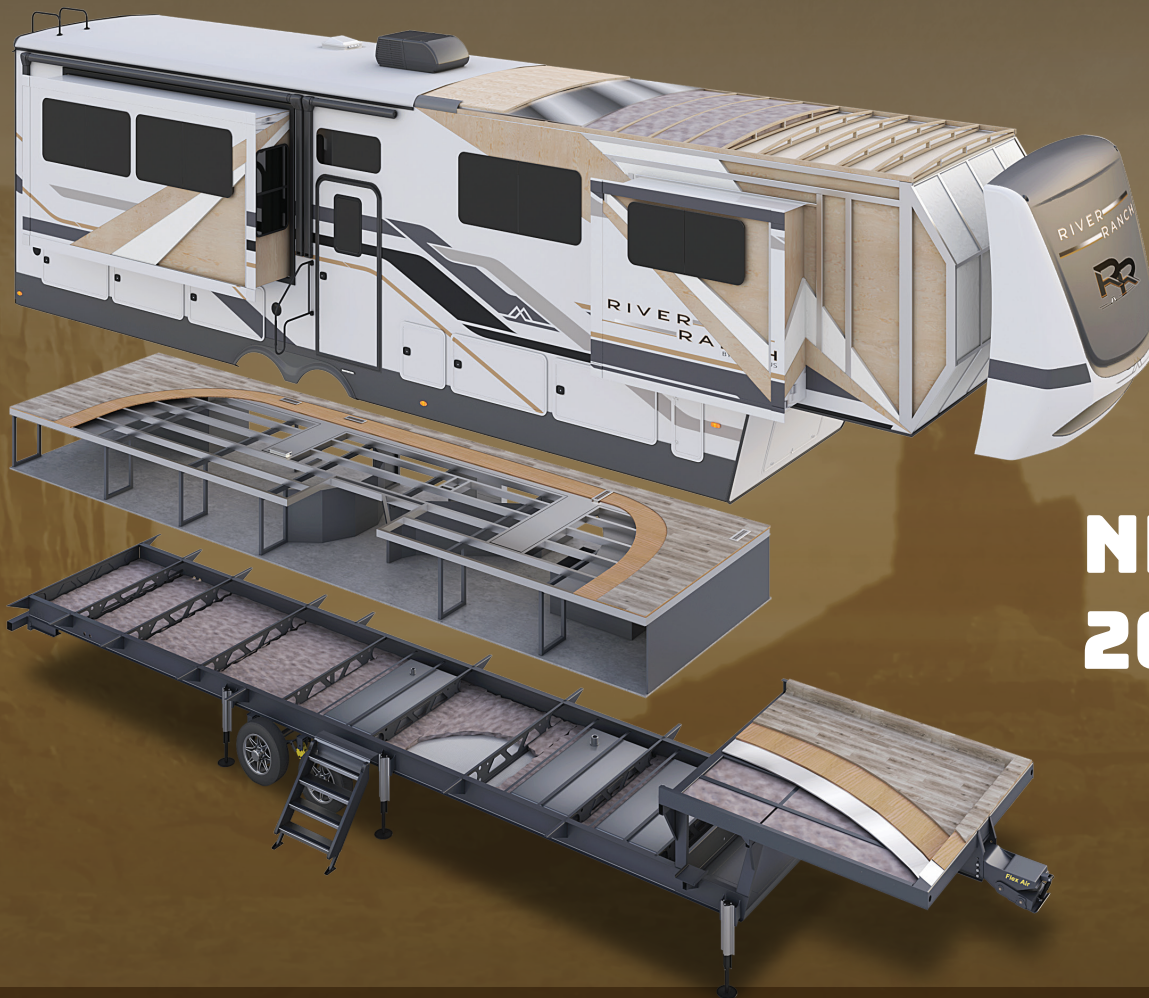

# RIVER RANCH

**NEW FOR  
2023!**

- 1** | New Exterior Graphics
- 2** | New Front Cap
- 3** | Keyed Alike System
- 4** | New Wood-look Flooring
- 5** | Heat Pump
- 6** | New Entrance on ALL Floorplans
- 7** | New Mud Room Entrance on 391MK
- 8** | New Steps and Railing Design on 390RL & 392MB
- 9** | New Interior Décor including fabrics, window treatments, hardware and chairs
- 10** | New Charging Pop-up Receptacles

**PALOMINO**

Follow us!  
#RVBOUND